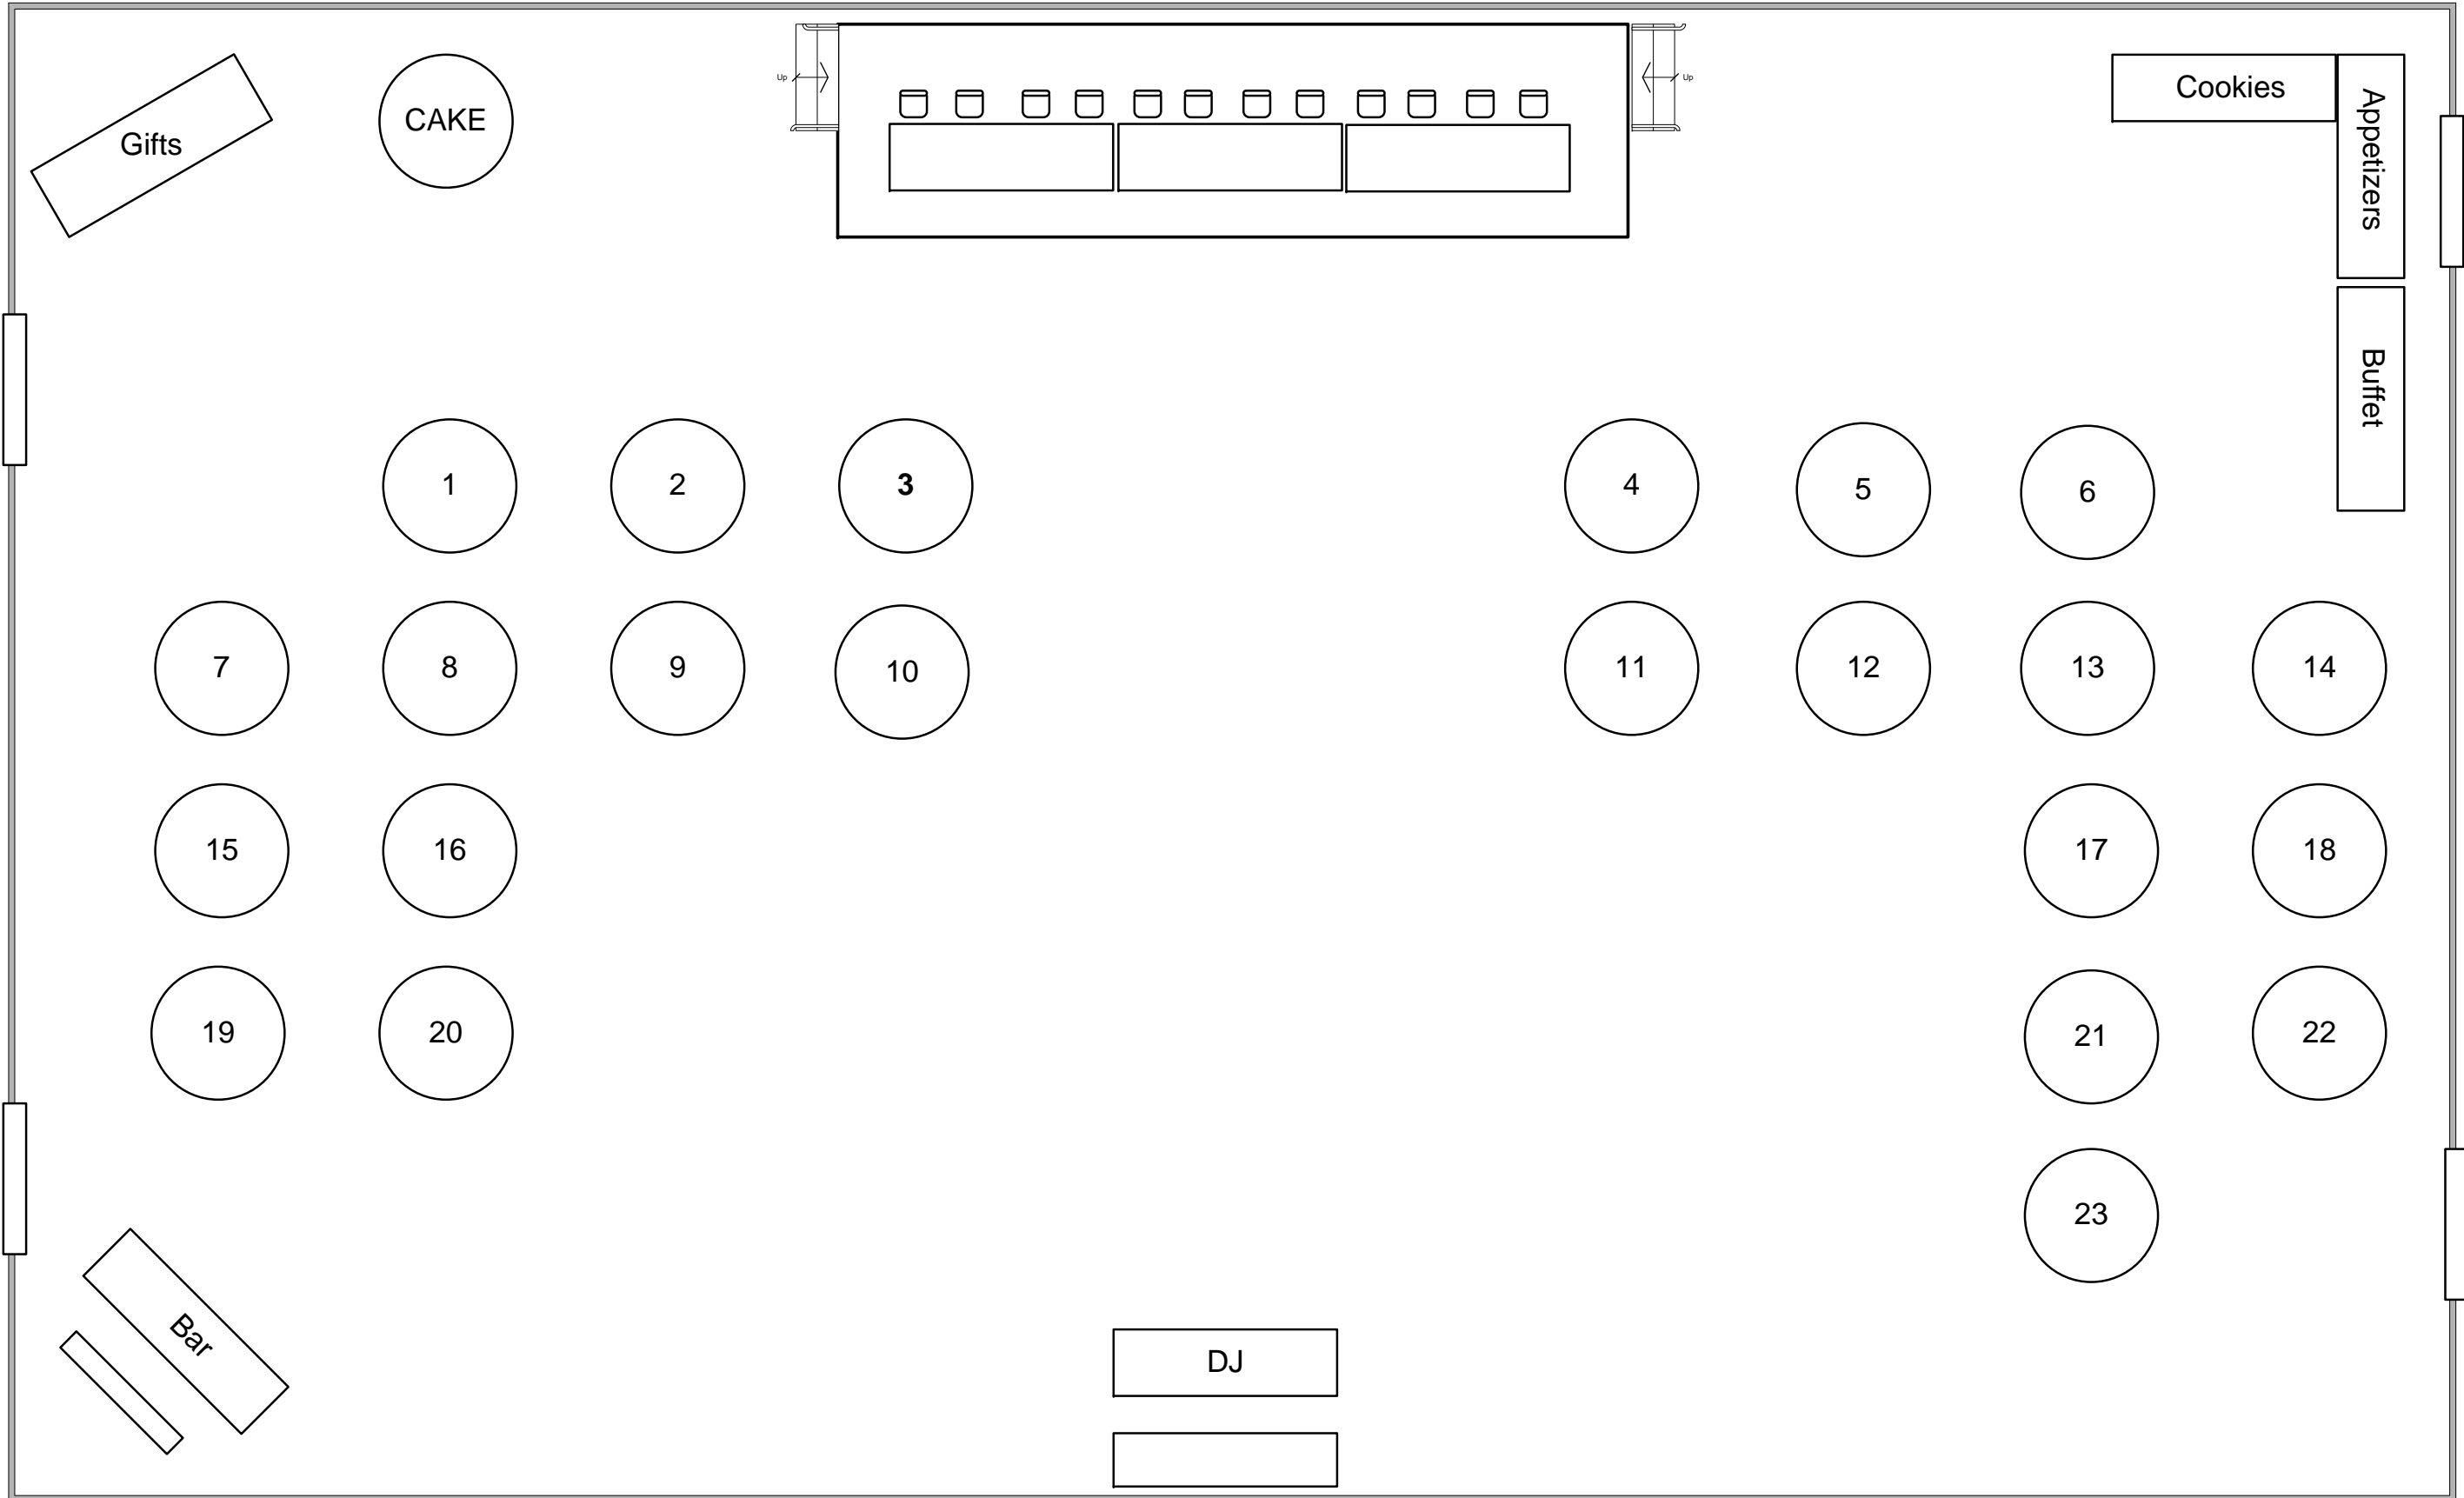

Serbian American Cultural Center  
Sample Large Ballroom Floor Plan

Room Size is 69 Ft. Wide by 81 Ft. long