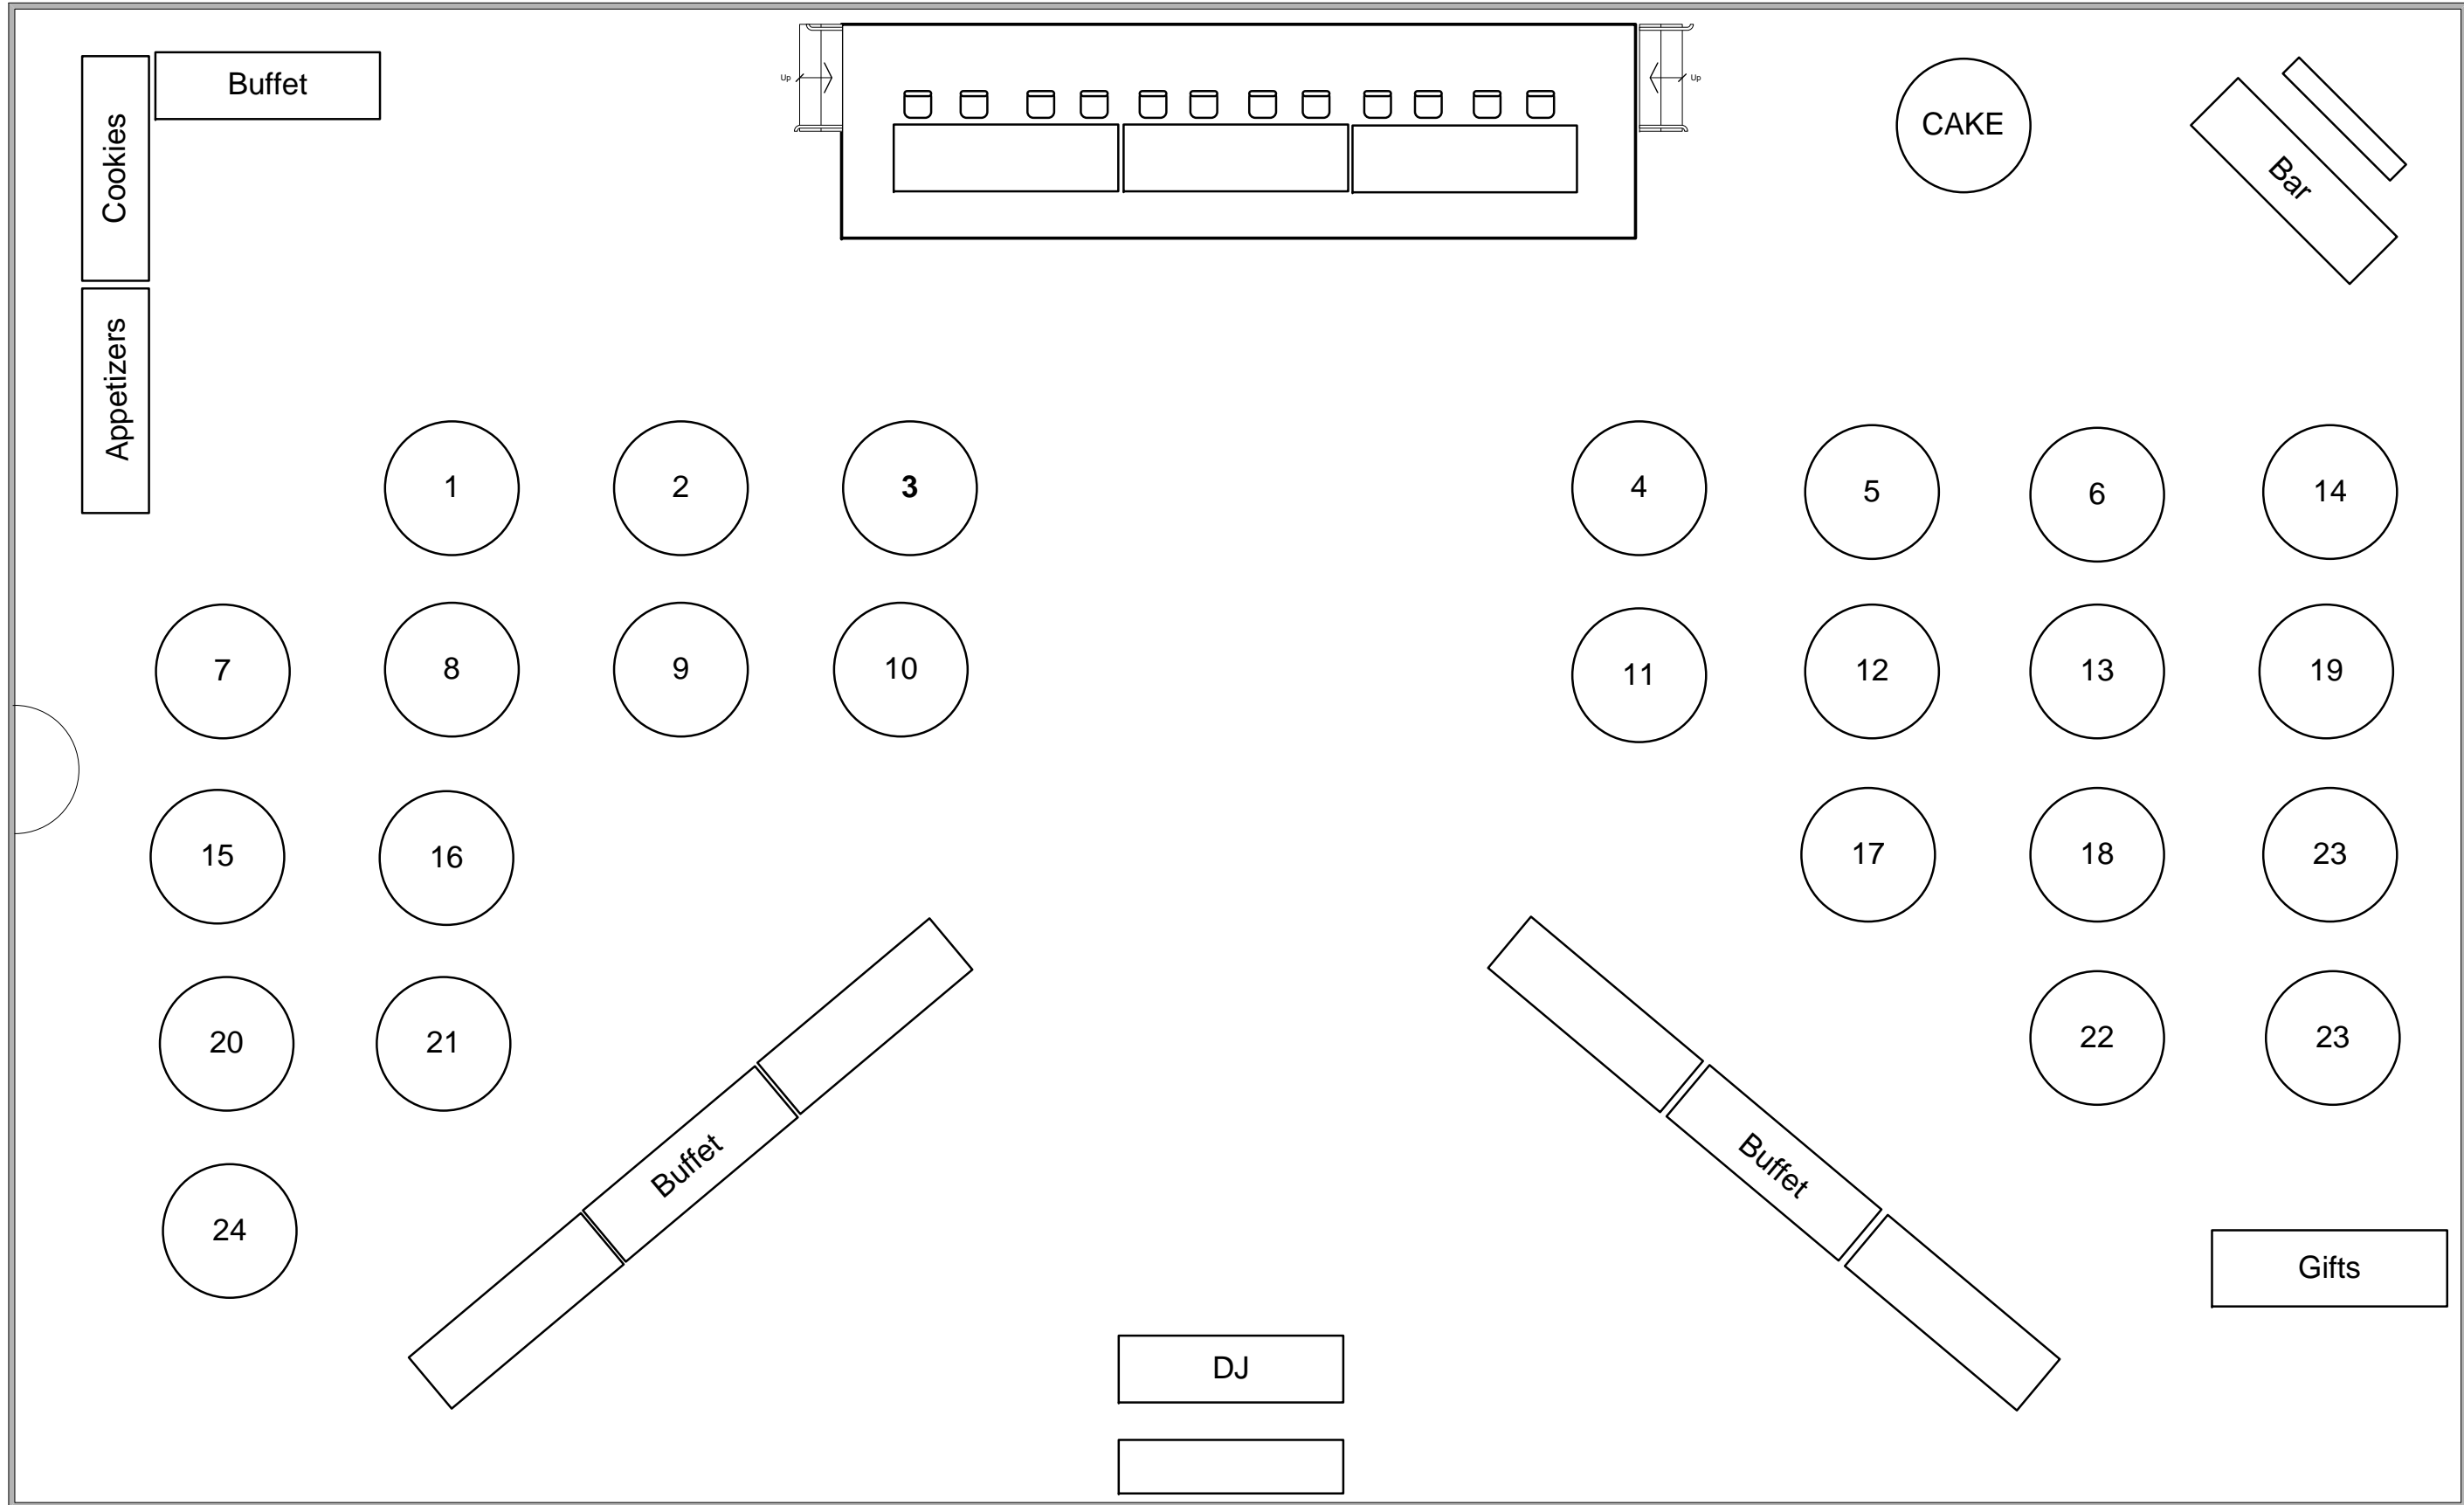

Serbian American Cultural Center  
Sample Garden Room Floor Plan

Room Size is 64 1/2 Ft. Wide by 96 Ft. long